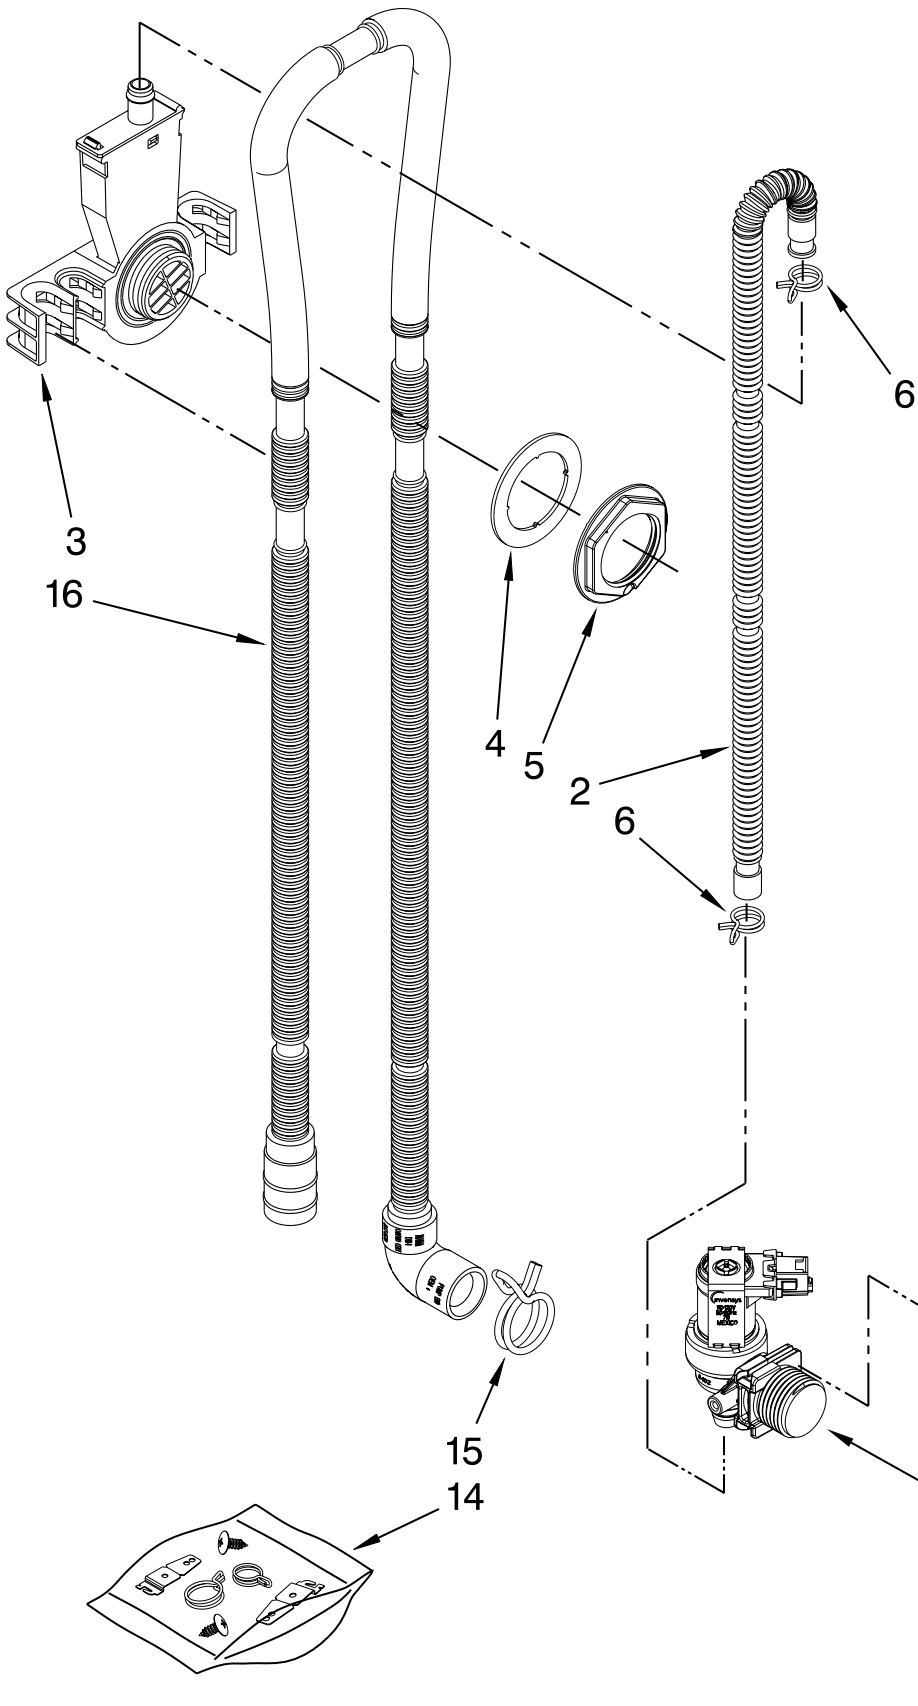

# FILL, DRAIN AND OVERFILL PARTS

For Models: KUDE48FXBL0, KUDE48FXWH0, KUDE48FXSS0

(Black)

(White)

(Stainless)

Illus. No.	Part No.	DESCRIPTION
------------	----------	-------------

- |    |           |   |
|----|-----------|---|
| 1  | W10195037 | Lever, Overfill Switch  |
| 2  | 8531412   | Hose, Inlet   |
| 3  | W10195536 | Water Inlet (Also Order Items 4)  |
| 4  | 8531323   | Gasket  |
| 5  | W10213826 | Nut, Inlet (Also Order Item 4)  |
| 6  | 371505    | Clamp, Hose   |
| 7  | W10195047 | Fill Valve Assembly   |
| 8  | 304392    | Screw   |
| 9  | W10195039 | Switch, Overfill Control  |
| 10 | W10195035 | Standpipe, Overflow (Also Order #11)  |
| 11 | 8531743   | Gasket, Flat  |
| 12 | W10195038 | Nut, Standpipe  |
| 13 | W10195036 | Float & Retainer Assembly   |
| 14 | W10292152 | Miscellaneous Parts Bag (Contains 2 Hose Clamps, Screws & 2 Under Counter Brackets) |
| 15 | 356138    | Clamp, Hose   |
| 16 | W10195751 | Drain Loop with Check Valve Assembly  |